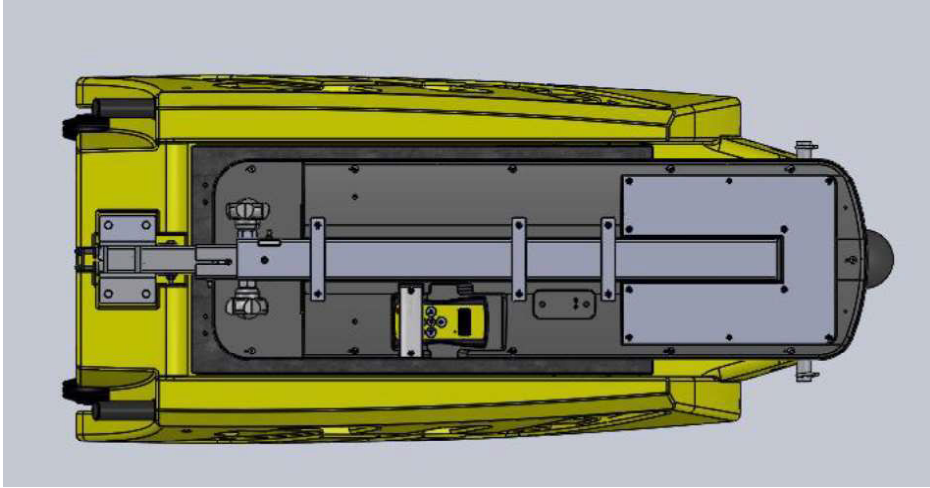

■ **Folded PTL Dimensions:**

- ▶ BarrowLight V2: L: 1195 x W 537 x H 475mm

537mm

1195mm

475mm

1195mm

Stacked height: 918mm (two units)