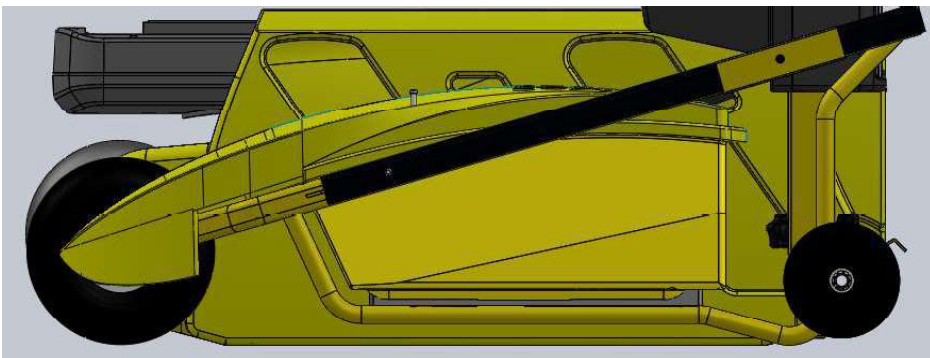

■ **Folded PTL Dimensions:**

- ▶ BarrowLight V2: L: 1195 x W 537 x H 475mm

537mm

1195mm

475mm

1195mm

Stacked height: 918mm (two units)