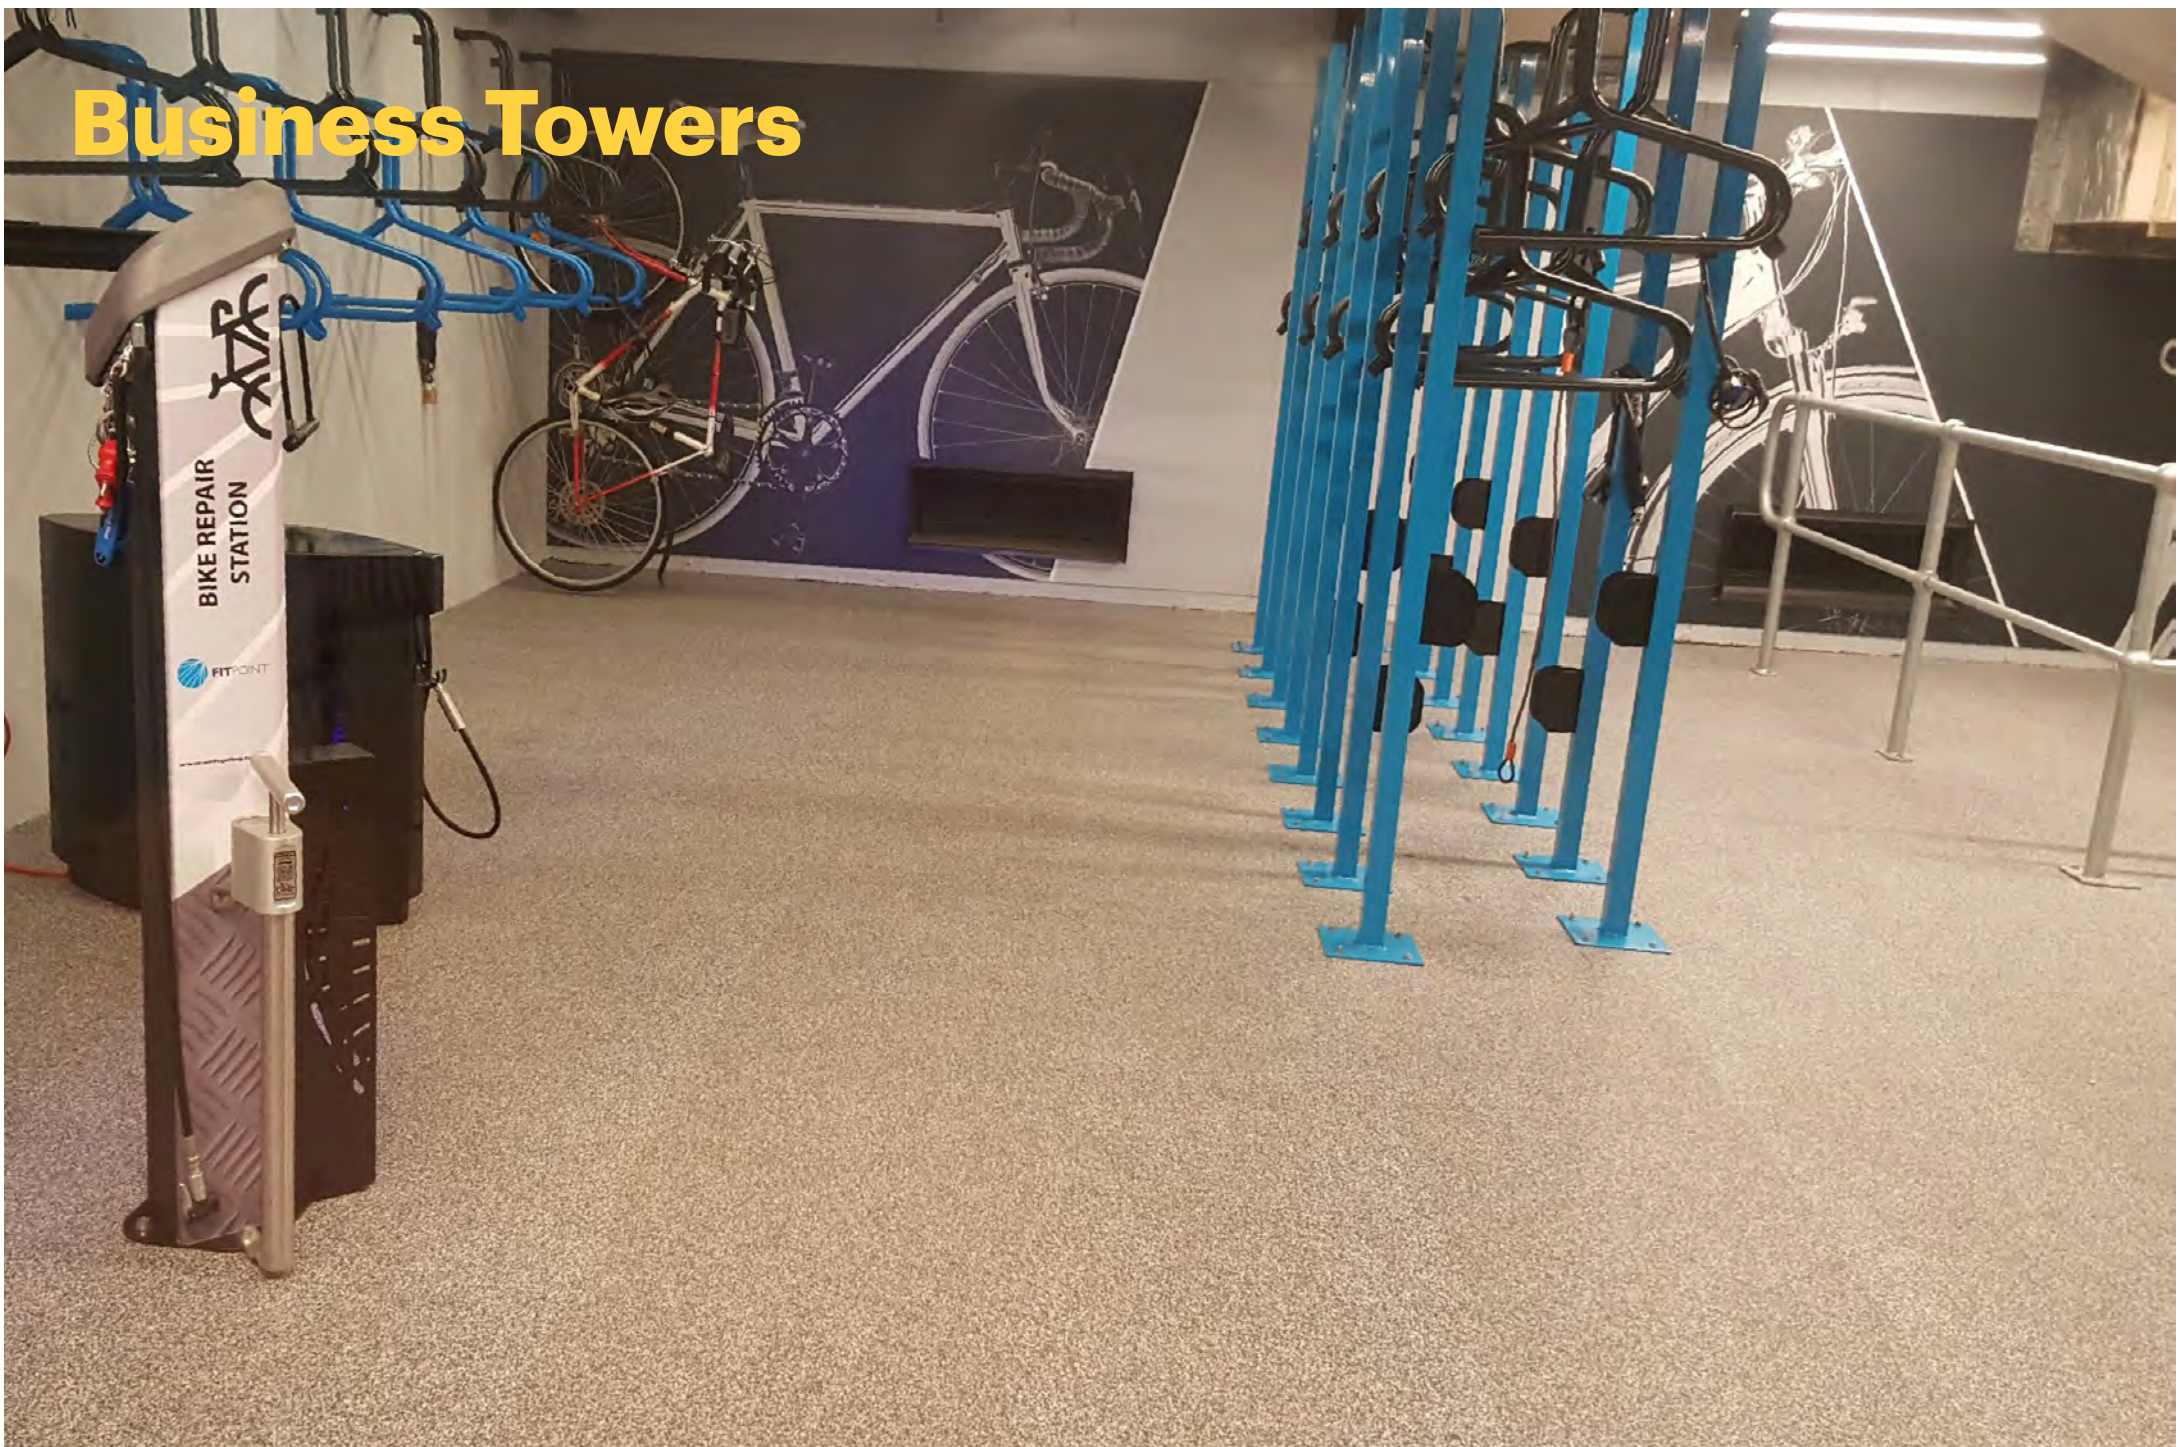

Business Towers

web: www.rtl.co.nz

phone: 0800 785 744

email: sales@rtl.co.nz